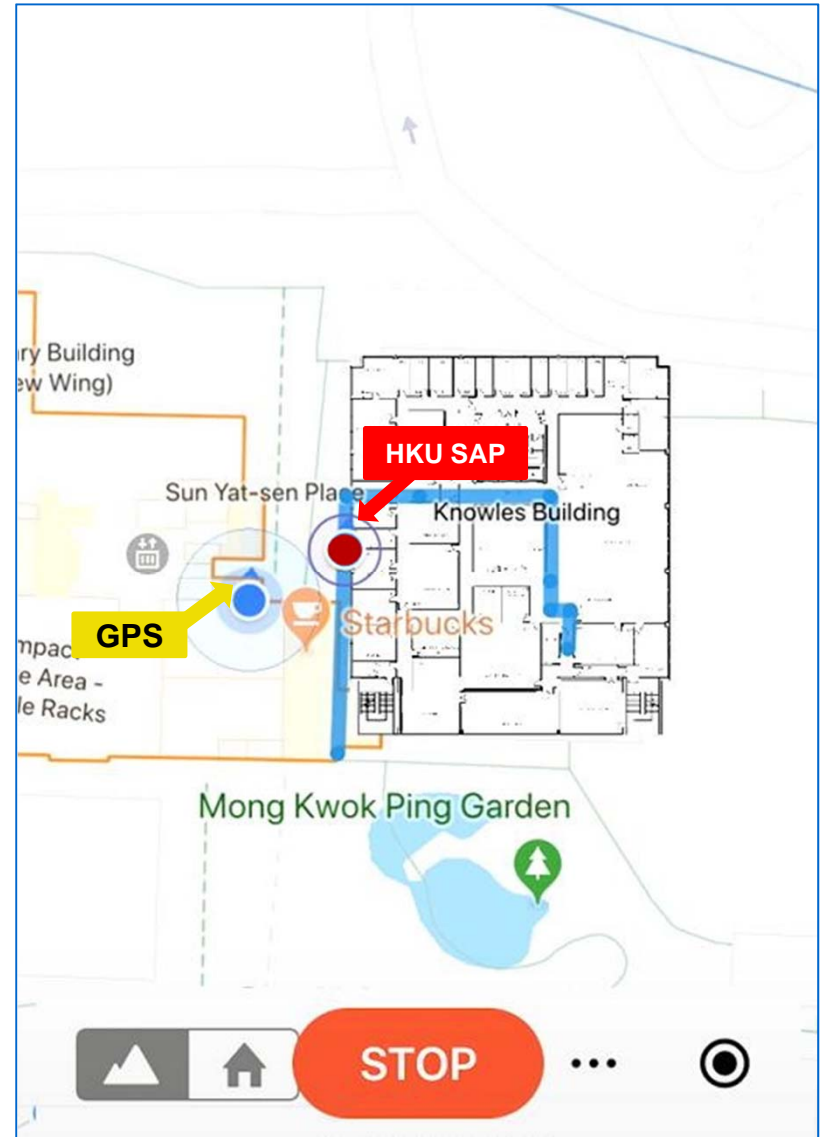

# SAP (Smart Address Plate) Helps to Find Your Location – Location Confirmation System

## 智慧地址門牌幫您找路 – 位置確認系統

**Smart Address Plate  
Confidence Zone**  
智慧地址門牌  
可靠確認範圍

 **Mobile Device 手機**  
(e.g. Smart Phone)

 **Smart Address Plate**  
智慧地址門牌

**GPS Positioning  
Error (15-30m)**  
GPS 位置誤差

- **GPS Error Location**  
GPS 誤差位置

- **HKU SAP (Smart Address Plate) Location**  
智慧地址門牌系統位置