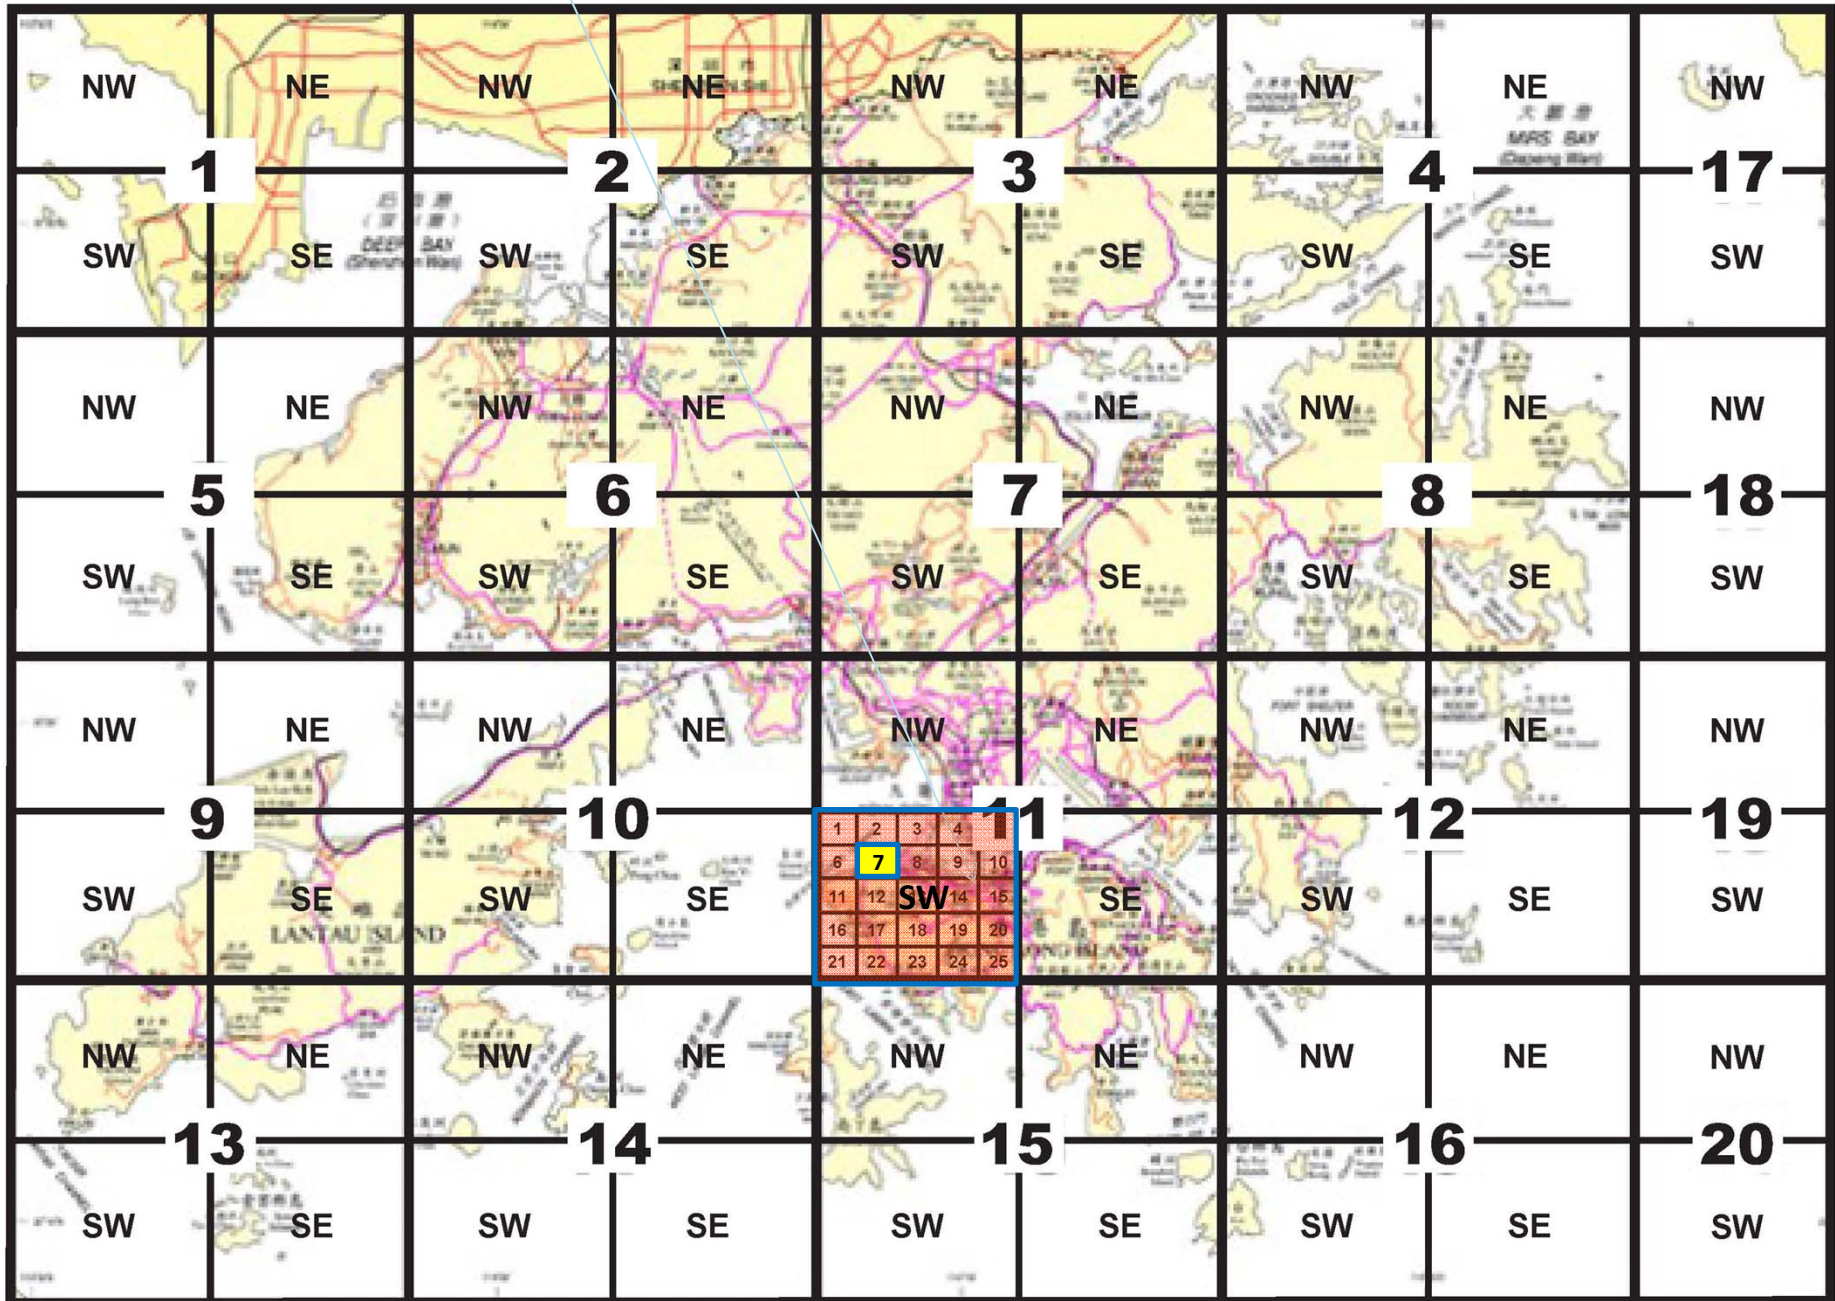

Proposed Smart Postal Code for Hong Kong - 11SW07