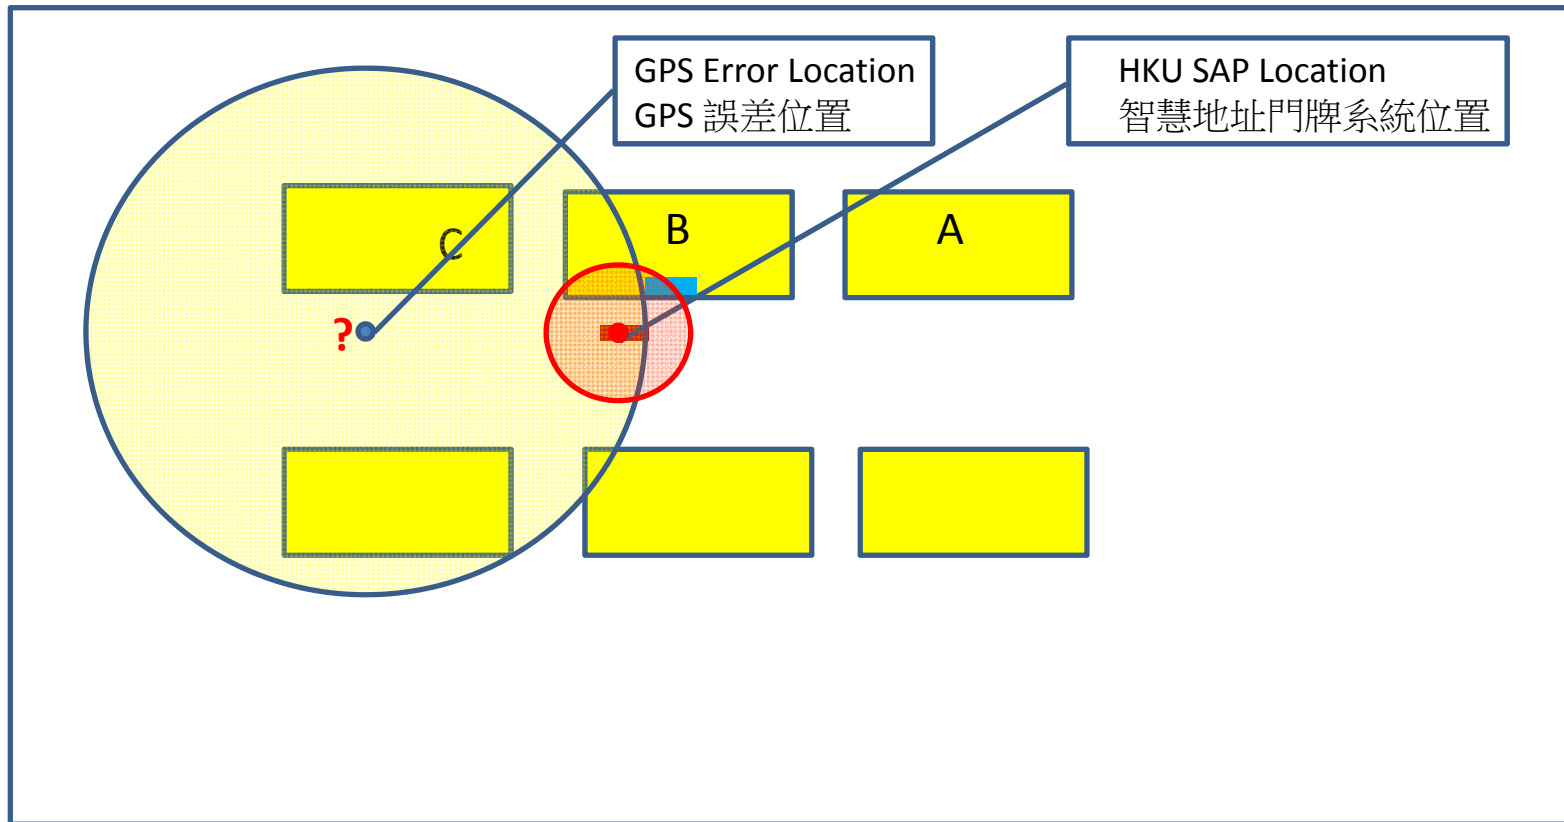

# SAP (Smart Address Plate) Helps to Find Your Location – Location Confirmation System

## 智慧地址門牌幫您找路 – 位置確認系統

**Smart Address Plate  
Confidence Zone**  
智慧地址門牌  
可靠確認範圍

 **Mobile Device 手機**  
(e.g. Smart Phone)

 **Smart Address Plate**  
智慧地址門牌

**GPS Positioning  
Error (15-30m)**  
GPS 位置誤差