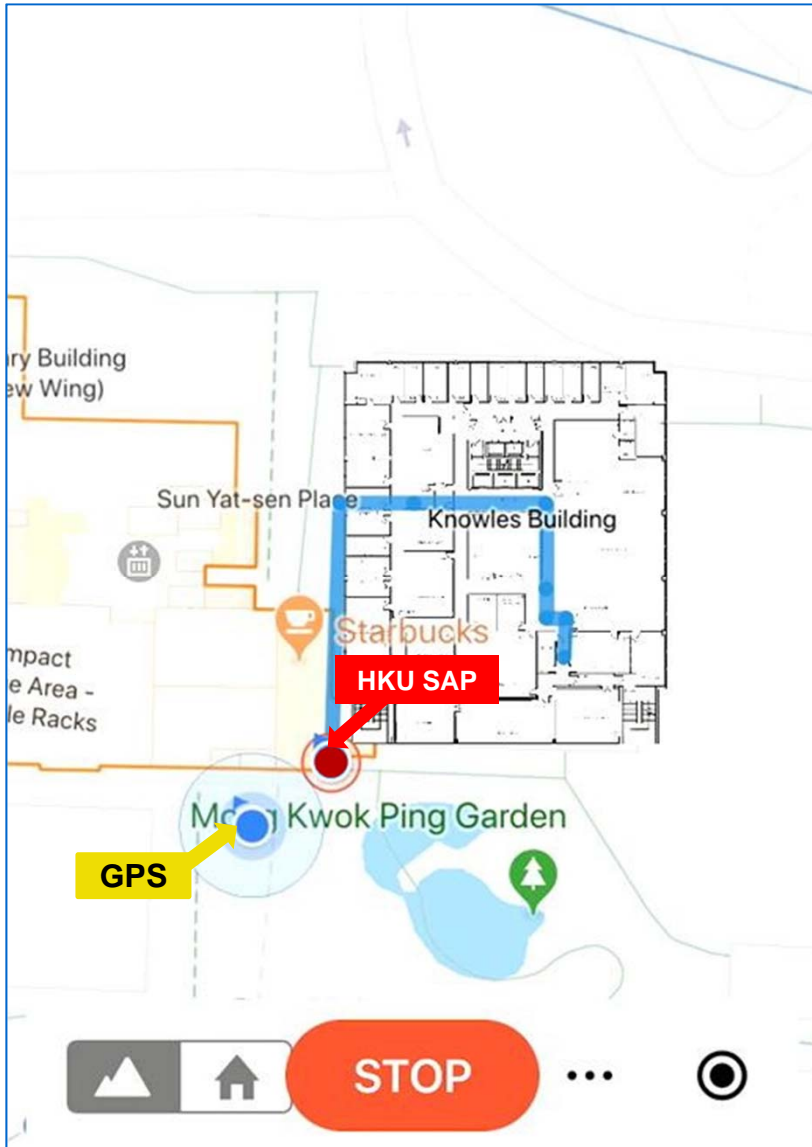

# SAP (Smart Address Plate) Helps to Find Your Location – Location Confirmation System

## 智慧地址門牌幫您找路 – 位置確認系統

**Smart Address Plate  
Confidence Zone**  
智慧地址門牌  
可靠確認範圍

 **Mobile Device 手機**  
(e.g. Smart Phone)

 **Smart Address Plate**  
智慧地址門牌

**GPS Positioning  
Error (15-30m)**  
GPS 位置誤差

- **GPS Error Location**  
GPS 誤差位置

- **HKU SAP (Smart Address Plate) Location**  
智慧地址門牌系統位置